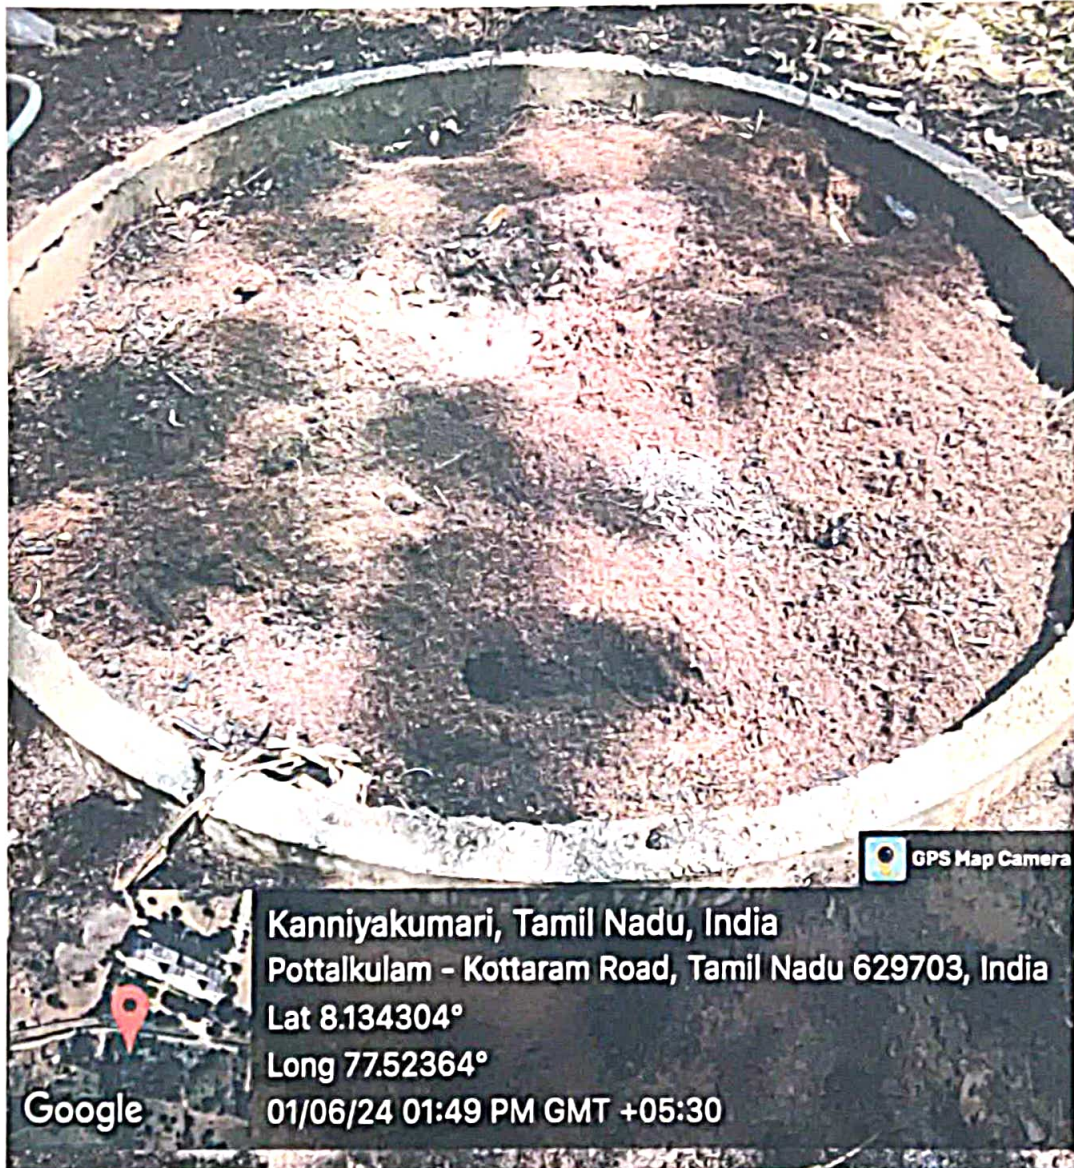

ANNAI VAILANKANNI COLLEGE OF ENGINEERING

(A Christian Minority Institution)

Approved by AICTE, New Delhi & Affiliated to Anna University, Chennai

Recognized under section 2(f) of UGC Act 1956

Website: www.avce.edu.in

DISPOSAL OF BIO DEGRADABLE WASTES (VERMICOMPOSTING TANK)

GPS Map Camera