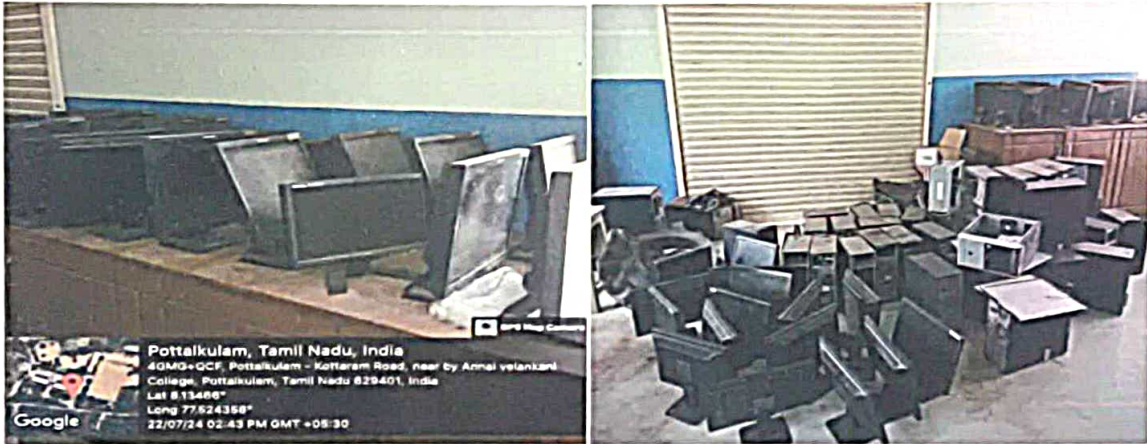

ANNA VAILANKANNI COLLEGE OF ENGINEERING

(A Christian Minority Institution)

Approved by AICTE, New Delhi & Affiliated to Anna University, Chennai

Recognized under section 2(f) of UGC Act 1956

Website: www.avce.edu.in

E WASTE SEGREGATION AND DISPOSAL

Segregation of E-waste

DISPOSAL OF E-WASTE TO VENDOR

Prop: Sachin Call: 9443001788
807858621

BLESSING TRADERS
D.No. 420, Rathasamy Complex,
Main Road, Velamadam, Kanyakumari District.

GST No: 32AY0P128822 Date: 22/07/24

Name: ANNA VAILANKANNI COLLEGE OF ENGINEERING

Sl.No	Particulars	Qty	Amount
01/	Cpu Box	10	1000
10/	Keyboard	30	3000
05/	Mouse	20	200
10/	Monitor	20	1500
Total			6000

(Handwritten signature and stamp)

(Handwritten signature)