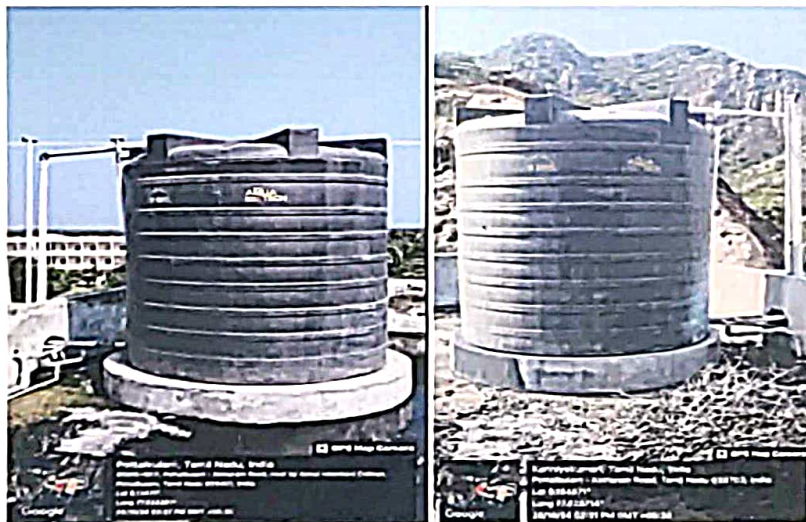

WATER TANKS IN MAIN BLOCK

Handwritten signature