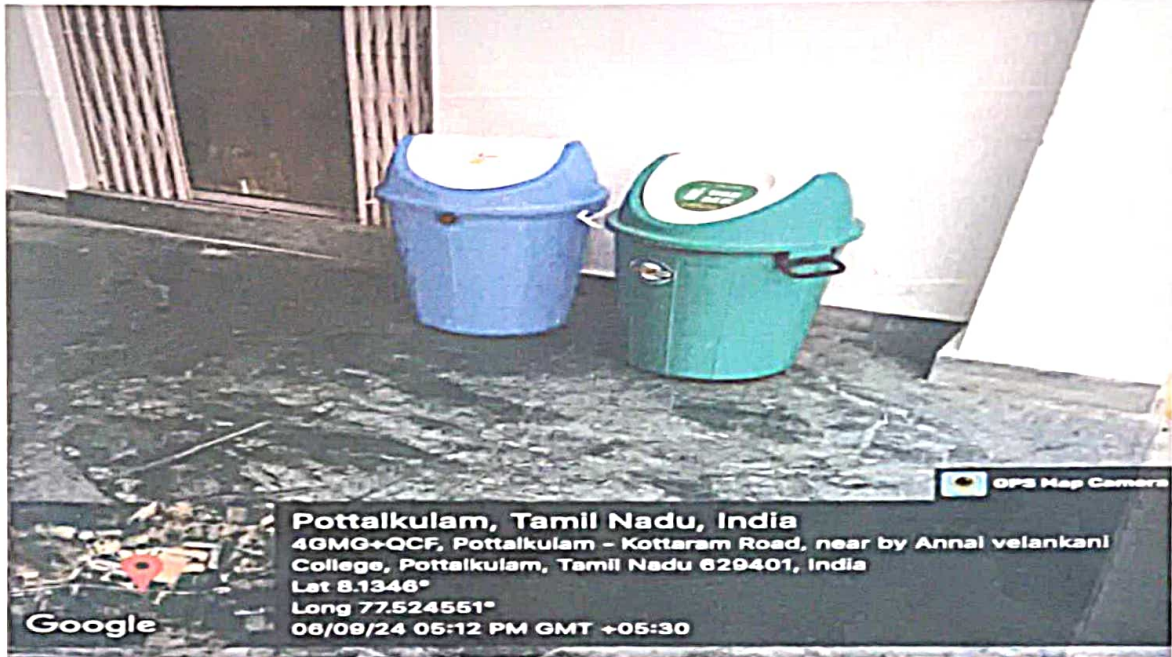

ANNA VAILANKANNI COLLEGE OF ENGINEERING

(A Christian Minority Institution)

Approved by AICTE, New Delhi & Affiliated to Anna University, Chennai

Recognized under section 2(f) of UGC Act 1956

Website: www.avce.edu.in

2. EVIDENCES OF WASTE SEGREGATION-DEGRADABLE BIO DEGRADABLE

DUSTBINS AT CORRIDOR OF MAIN BLOCK