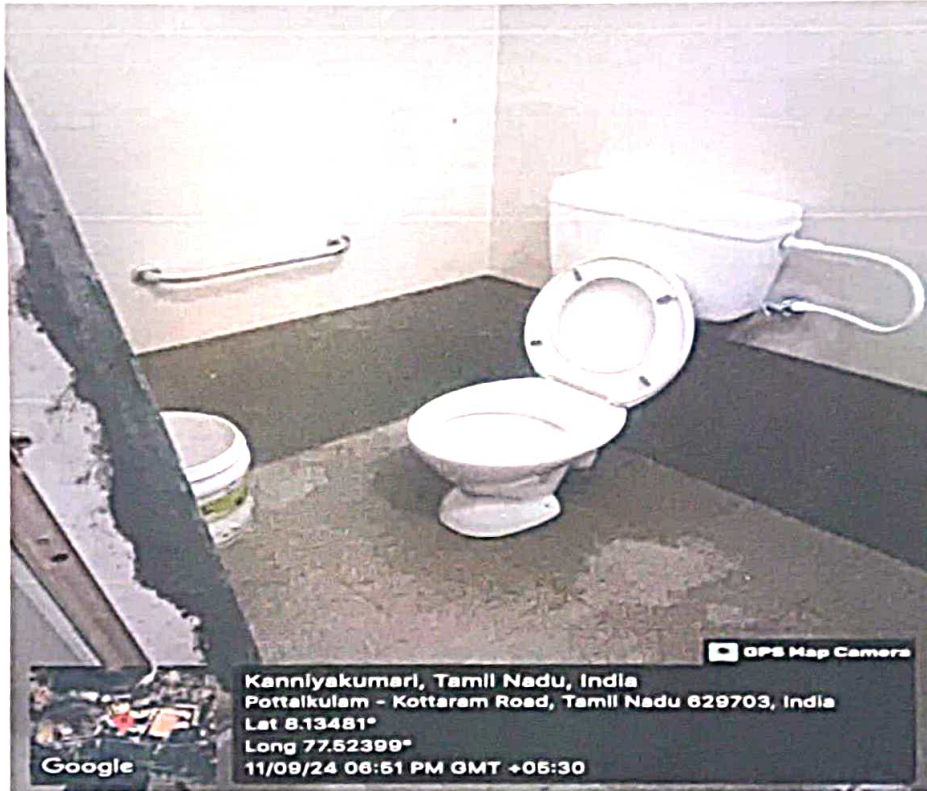

Recognized under section 2(f) of UGC Act 1956

Website: www.avce.edu.in

WASH ROOM

DISABLED FRIENDLY WASHROOM

PRINCIPAL
ANNAI VAILANKANNI COLLEGE OF ENGINEERING
POTTALKULAM
AZHAGAPPAPURAM - 629 401
KANNIYAKUMARI DIST.