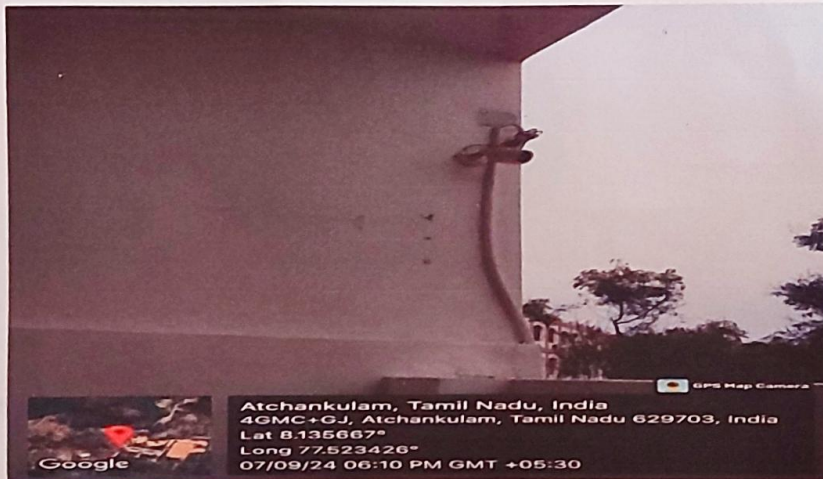

CCTV CAMERA AT LADIES HOSTEL ENTRANCE