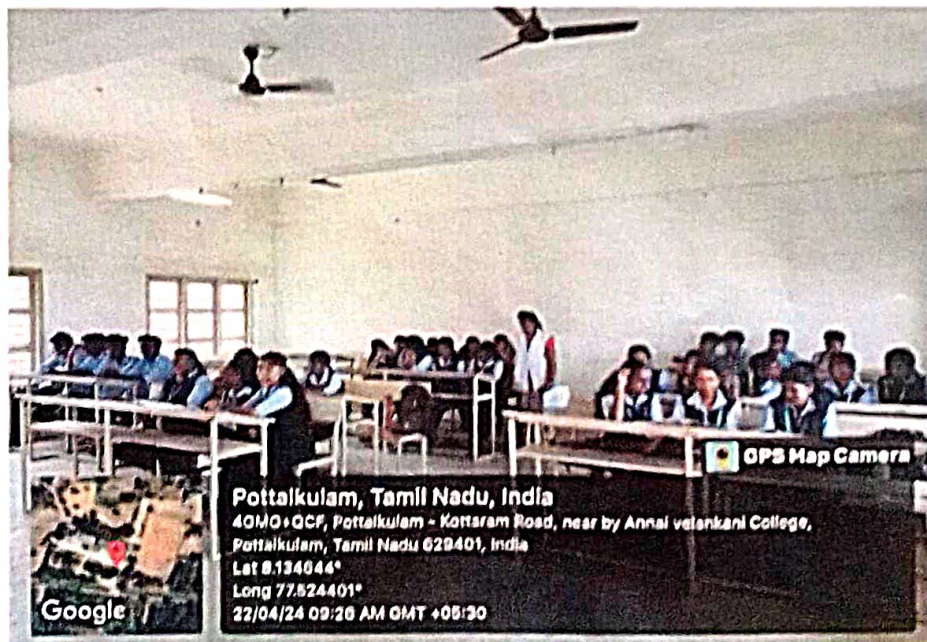

ANNAI VAILANKANNI COLLEGE OF ENGINEERING

(A Christian Minority Institution)

AVK Nagar, Pothalyadlsalal, Pottalkulam, Azhagappapuram Post, Kanyakumari District - 629401

Phone : 04652-266500, 266637 Fax : 04652-266657

Website : www.avce.edu.in e-mail : info@avce.edu.in

Approved by AICTE, New Delhi & Affiliated to Anna University, Chennai.

DETAILS OF CLASS ROOMS