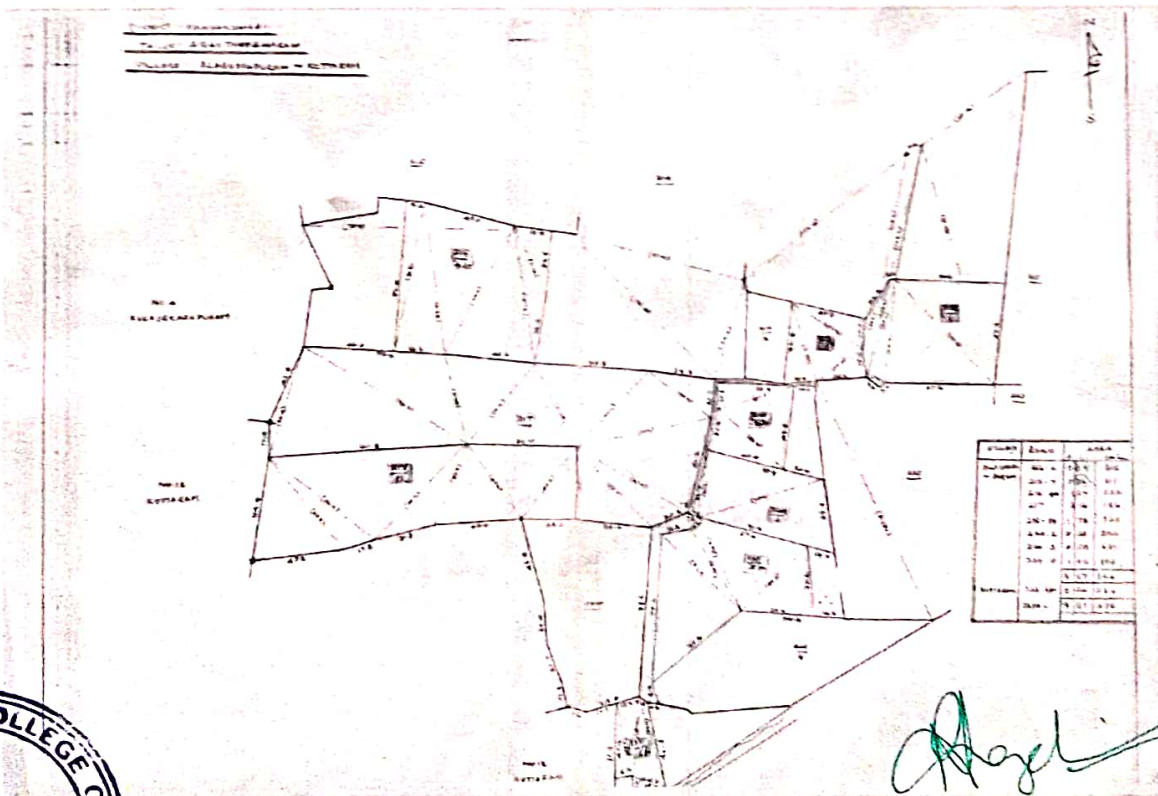

ANNA VAILANKANNI COLLEGE OF ENGINEERING

(A Christian Minority Institution)

AVK Nagar, Pothaiyadisalai, Pottalkulam, Azhagappapuram Post, Kanyakumari District - 629401

Phone : 04652-266500, 266637 Fax : 04652-266657

Website : www.avce.edu.in e-mail : info@avce.edu.in

Approved by AICTE, New Delhi & Affiliated to Anna University, Chennai.

PRINCIPAL
ANNA VAILANKANNI COLLEGE OF ENGINEERING
POTTALKULAM
AZHAGAPPAPURAM - 629 401
KANYAKUMARI DIST.