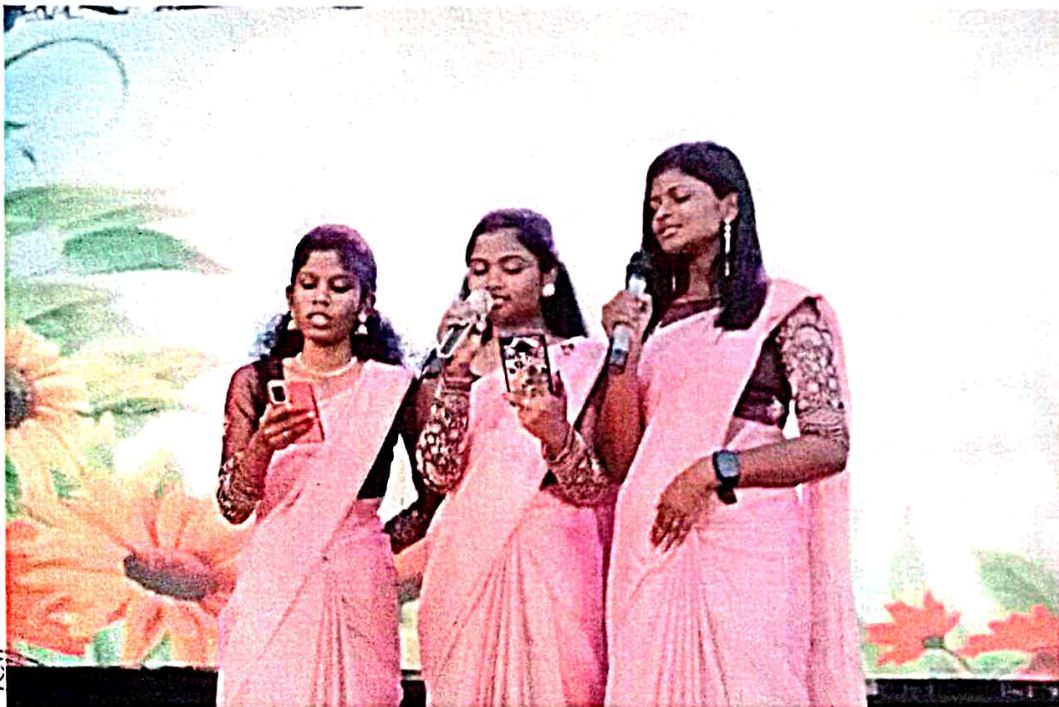

CULTURAL 2024 BY AI STUDENTS