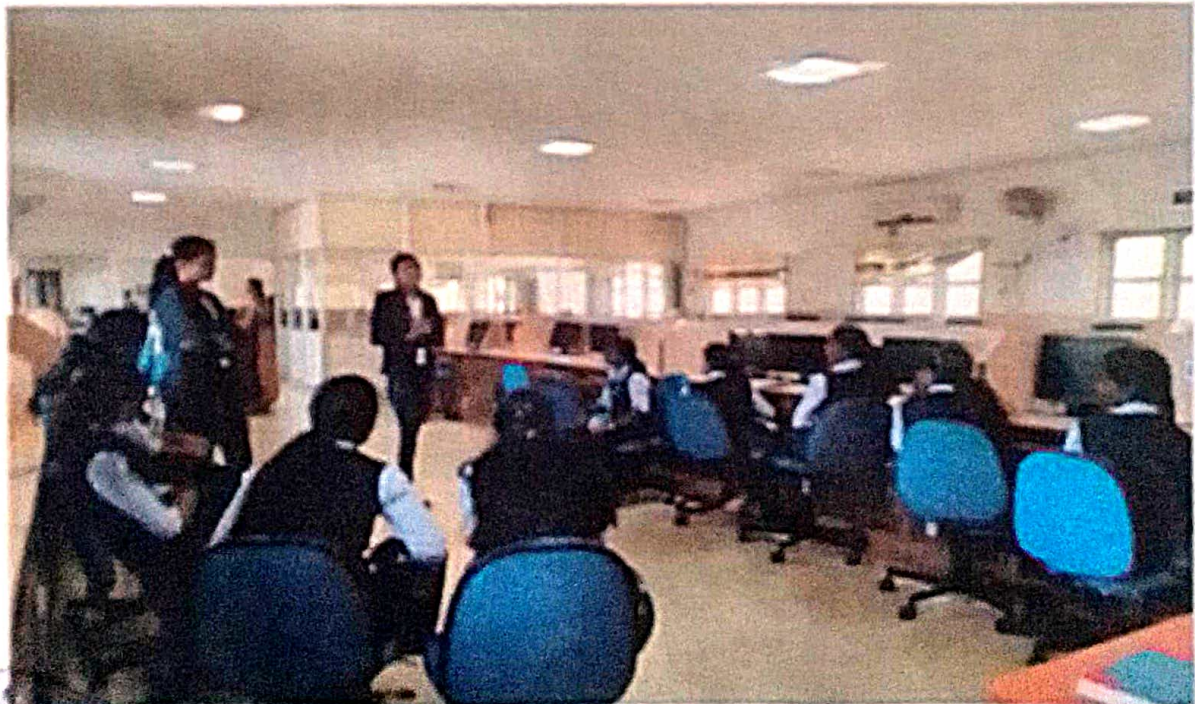

CHEMISTRY LABORATORY

COMMUNICATION LABORATORY