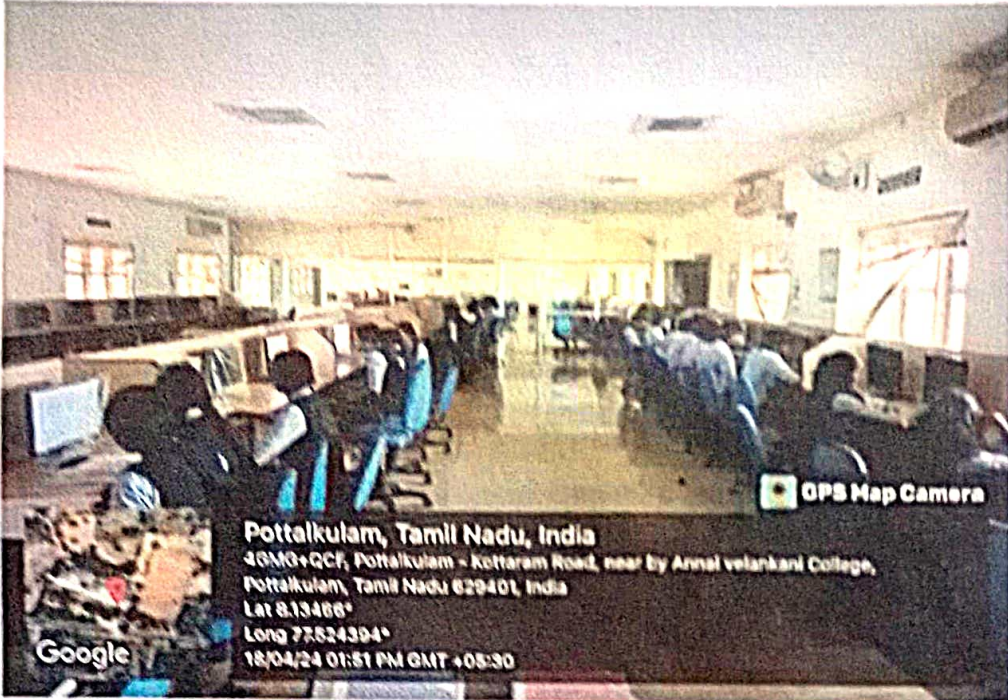

ANNAI VAILANKANNI COLLEGE OF ENGINEERING

(A Christian Minority Institution)

AVK Nagar, Pothalyadisalal, Pottalkulam, Azhagappapuram Post, Kanyakumari District - 629401

Phone : 04652-266500, 266637 Fax : 04652-266657

Website : www.avce.edu.in e-mail : info@avce.edu.in

Approved by AICTE, New Delhi & Affiliated to Anna University, Chennai.

DEPARTMENT OF COMPUTER SCIENCE AND ENGINEERING

COMPUTER LABORATORY - 1