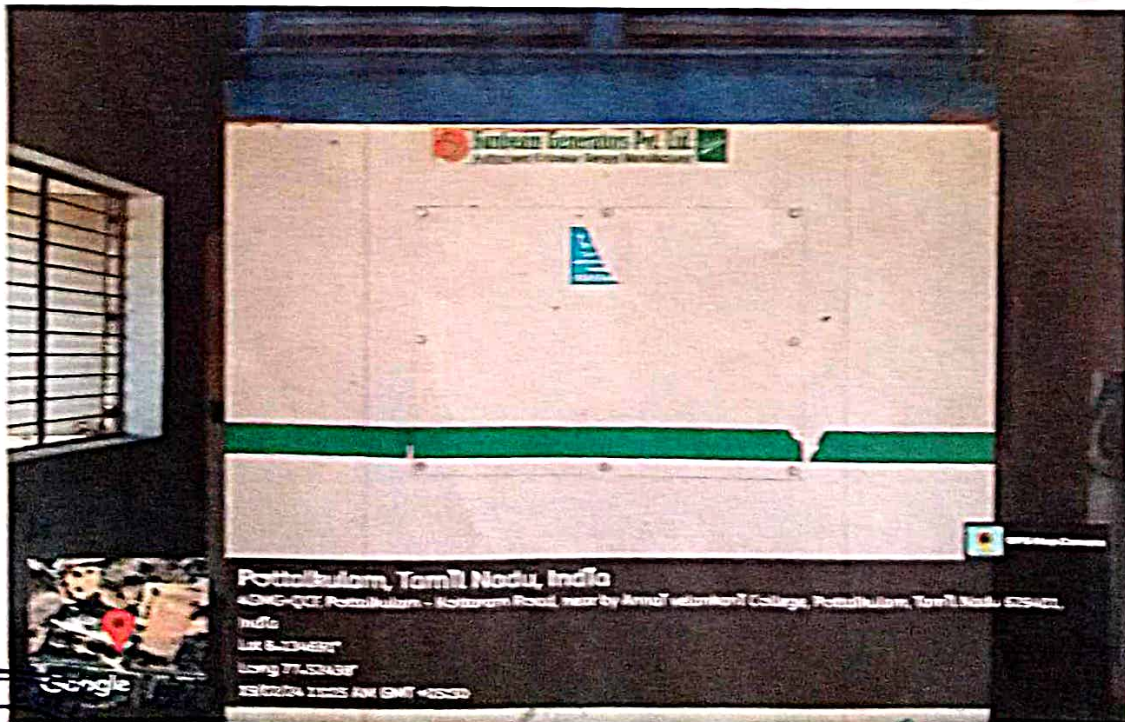

FIRE EXTINGUISHER

Pottalkulam, Tamil Nadu, India
40MG-QCE Pottalkulam - Kottaram Road, near by Anna Vailankanni College, Pottalkulam, Tamil Nadu 629401, India
LIVE & COMMENT
Using F.L.S.N.S.F.
13/07/2024 13:23:01 PM GMT+05:30