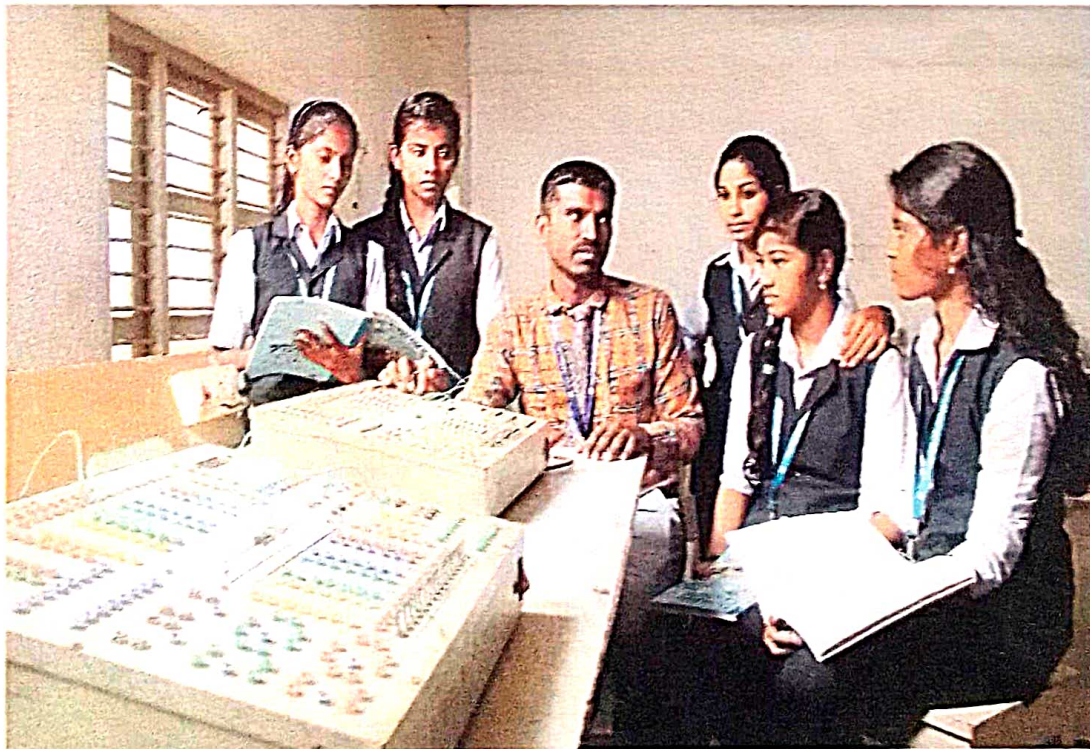

Approved by AICTE, New Delhi & Affiliated to Anna University, Chennai.

DEPARTMENT OF ELECTRONICS AND COMMUNICATION ENGINEERING

DIGITAL SIGNAL PROCESSING LABORATORY

DIGITAL ELETRONICS LABORATORY

Principals
PRINCIPAL