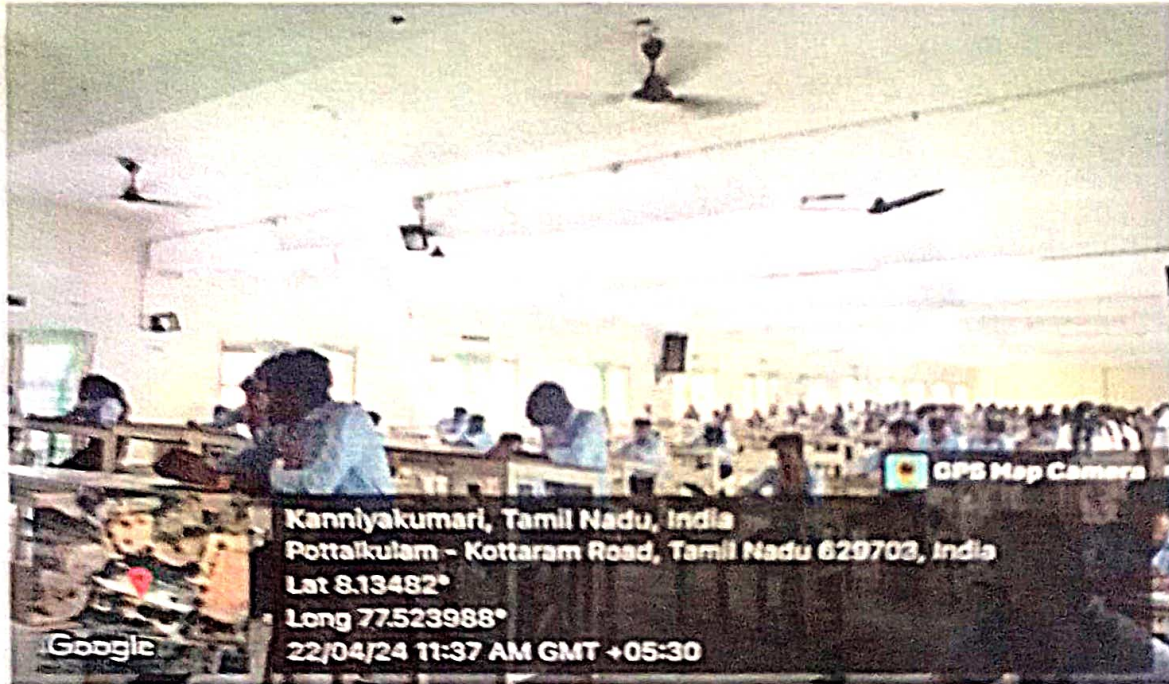

Phone : 04652-266500, 266637 Fax : 04652-266657

Website : www.avce.edu.in e-mail : info@avce.edu.in

Approved by AICTE, New Delhi & Affiliated to Anna University, Chennai.

Kanyakumari, Tamil Nadu, India
Pottalkulam - Kottaram Road, Tamil Nadu 629703, India
Lat 8.13482°
Long 77.523988°
22/04/24 11:37 AM GMT +05:30