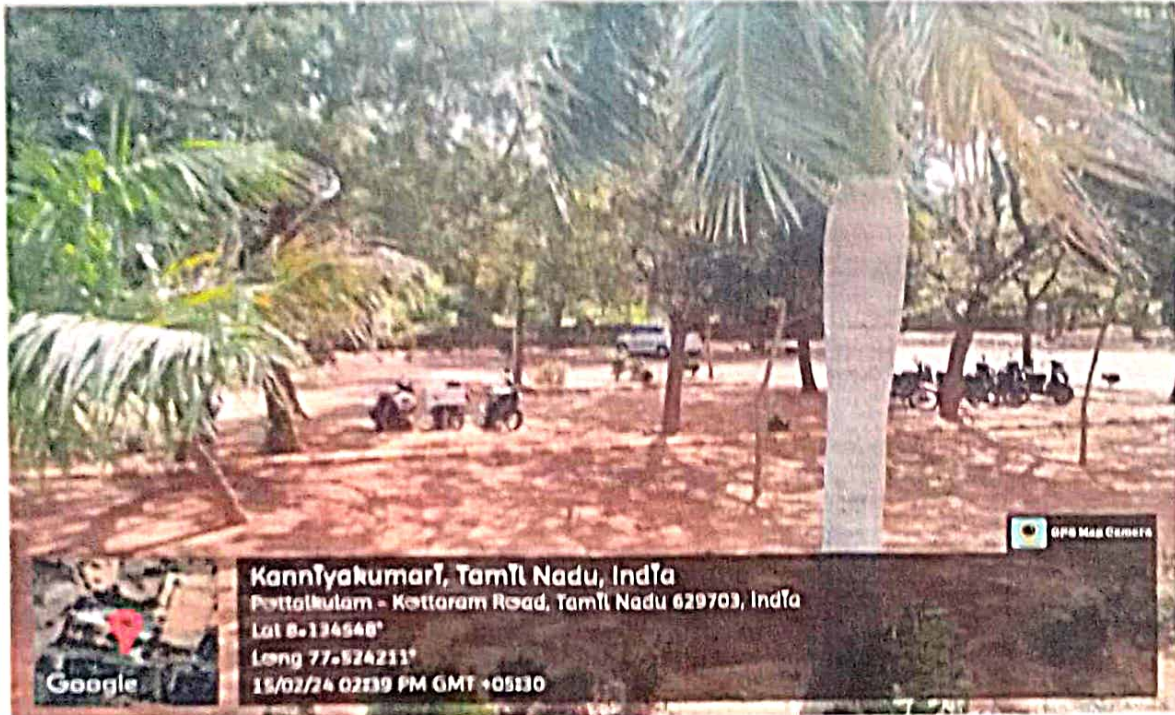

ANNAI VAILANKANNI COLLEGE OF ENGINEERING

(A Christian Minority Institution)

AVK Nagar, Pothalyadicalat, Pottalkulam, Azhagappapuram Post, Kanyakumari District - 629401

Phone : 04662 266500, 266637 Fax : 04662 266657

Website : www.avce.edu.in e-mail : info@avce.edu.in

Approved by AICTE, New Delhi & Affiliated to Anna University, Chennai.

Kanyakumari, Tamil Nadu, India
Pottalkulam - Kottaram Road, Tamil Nadu 629703, India
Lat 8.134548°
Long 77.524211°
15/02/24 02:39 PM GMT +05:30