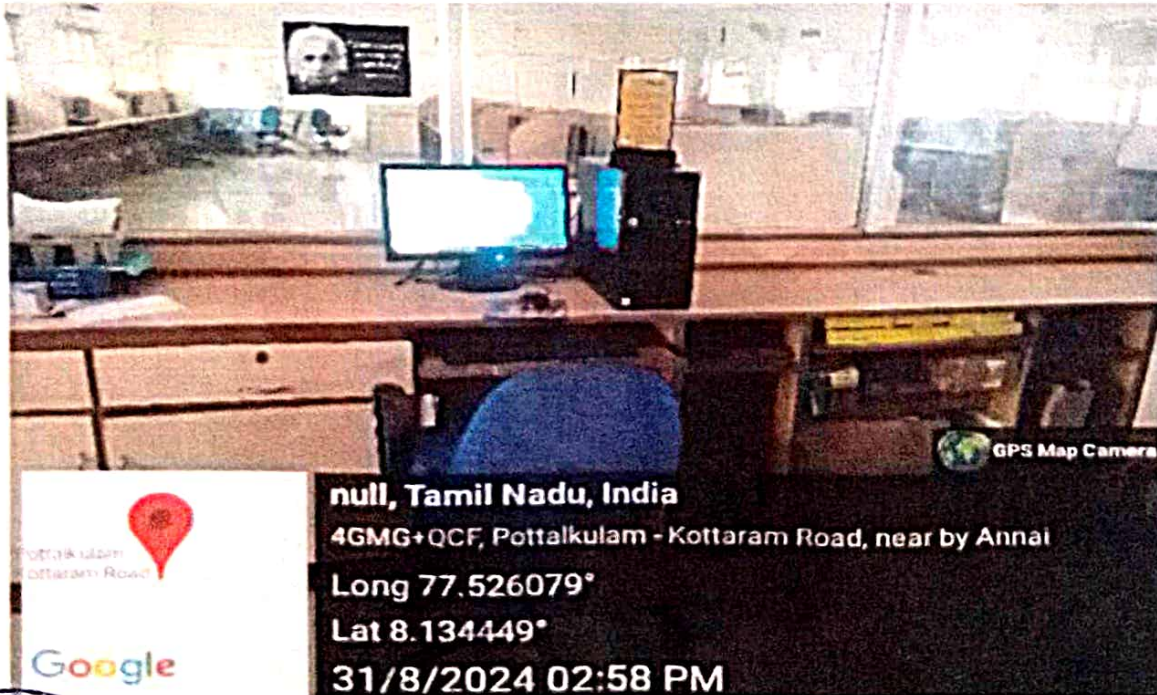

Google
null, Tamil Nadu, India
4GMG+QCF, Pottalkulam - Kottaram Road, near by Annai
Long 77.526079°
Lat 8.134449°
31/8/2024 01:35 PM

WI-FI & LAN FACILITY

Google
null, Tamil Nadu, India
4GMG+QCF, Pottalkulam - Kottaram Road, near by Annai
Long 77.526079°
Lat 8.134449°
31/8/2024 02:58 PM