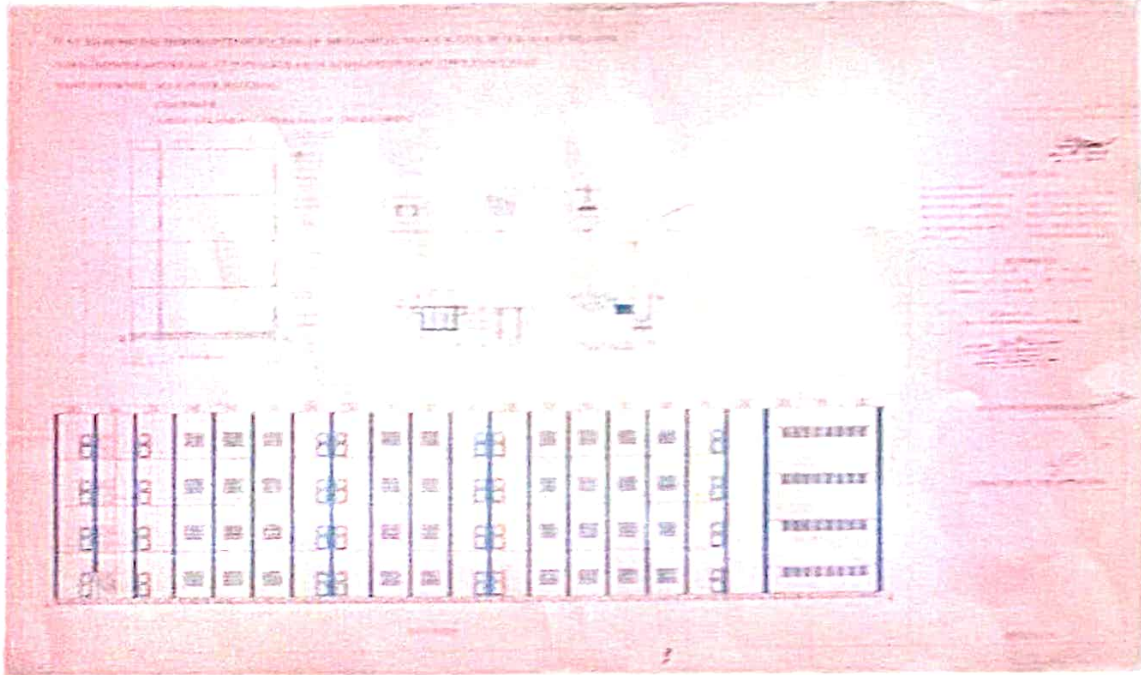

ANNA VAILANKANNI COLLEGE OF ENGINEERING

(A Christian Minority Institution)

AVK Nagar, Pothaiyadisalai, Pottalkulam, Azhagappapuram Post, Kanyakumari District - 629401

Phone : 04652-266500, 266637 Fax : 04652-266657

Website : www.avce.edu.in e-mail : info@avce.edu.in

Approved by AICTE, New Delhi & Affiliated to Anna University, Chennai.

PRINCIPAL
ANNA VAILANKANNI COLLEGE OF ENGINEERING
POTTALKULAM
AZHAGAPPAPURAM - 629 401
KANYAKUMARI DIST.