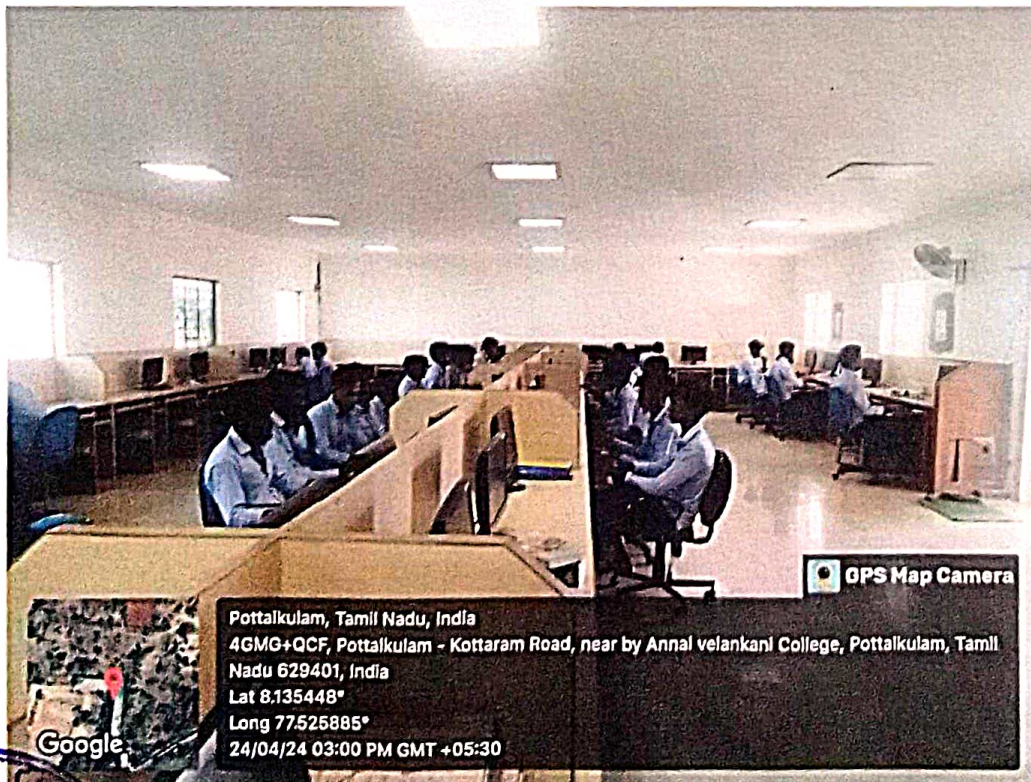

STRENGTH OF MATERIALS LABORATORY

COMPUTER AIDED DESIGN LABORATORY

PRINCIPAL
ANNAI VAILANKANNI COLLEGE OF ENGINEERING,
POTTALKULAM
AZHAGAPPAPURAM - 629 401
KANYAKUMARI DIST.

ANNA VAILANKANNI COLLEGE OF ENGINEERING