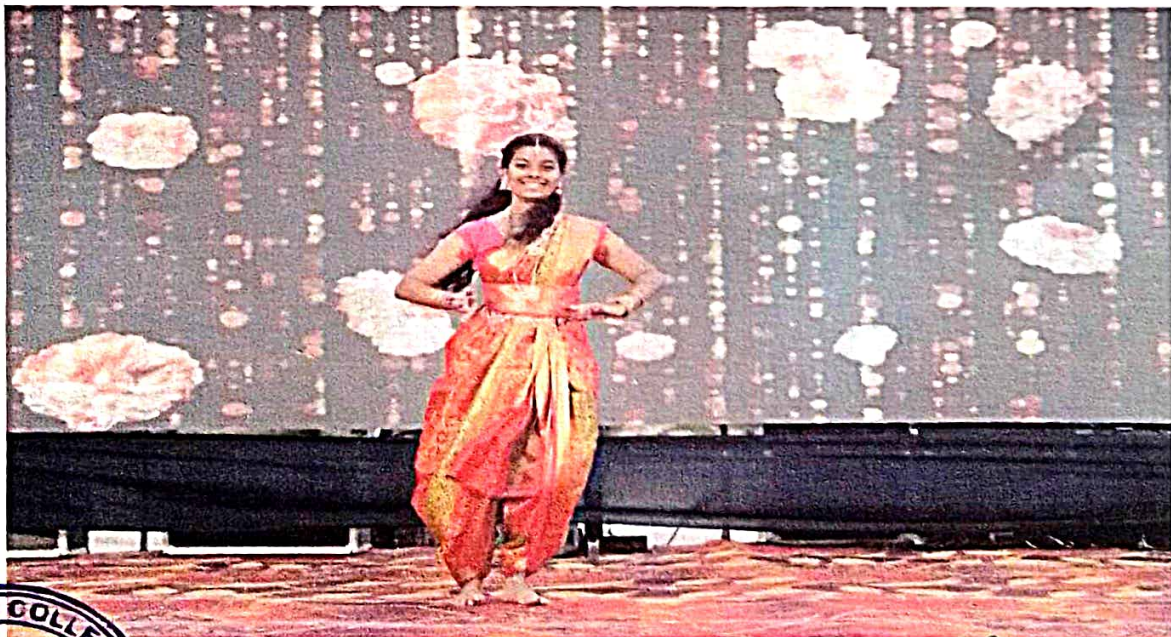

CULTURAL 2024 BY ECE STUDENT