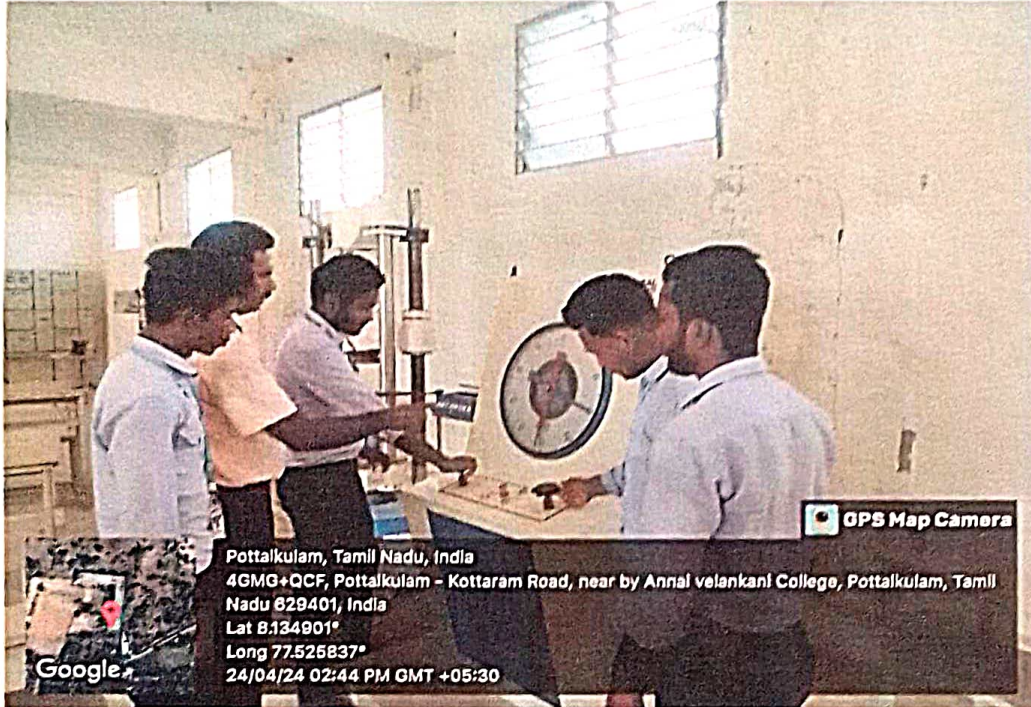

ANNAI VAILANKANNI COLLEGE OF ENGINEERING

(A Christian Minority Institution)

AVK Nagar, Pothaiyadlsalal, Pottalkulam, Azhagappapuram Post, Kanyakumari District - 629401

Phone : 04662-266500, 266637 Fax : 04652-266657

Website : www.avce.edu.in e-mail : Info@avce.edu.in

Approved by AICTE, New Delhi & Affiliated to Anna University, Chennai.