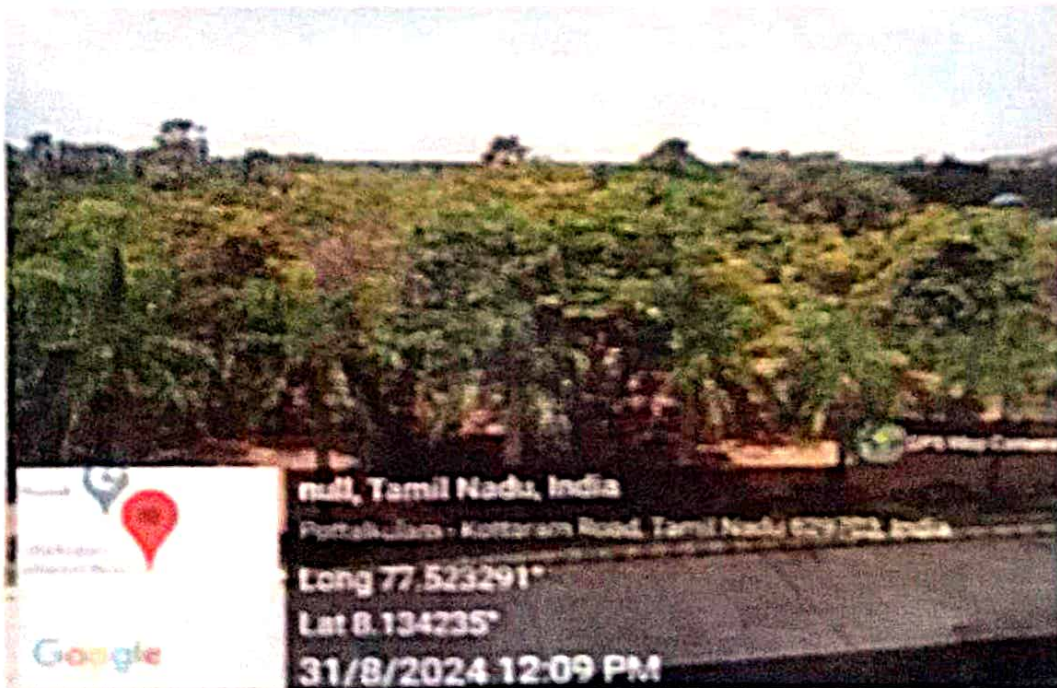

GREEN CAMPUS

PRINCIPAL

ANNA VAILANKANNI COLLEGE OF ENGINEERING

POTTALKULAM

AZHAGAPPAPURAM - 629 401

KANYAKUMARI DIST