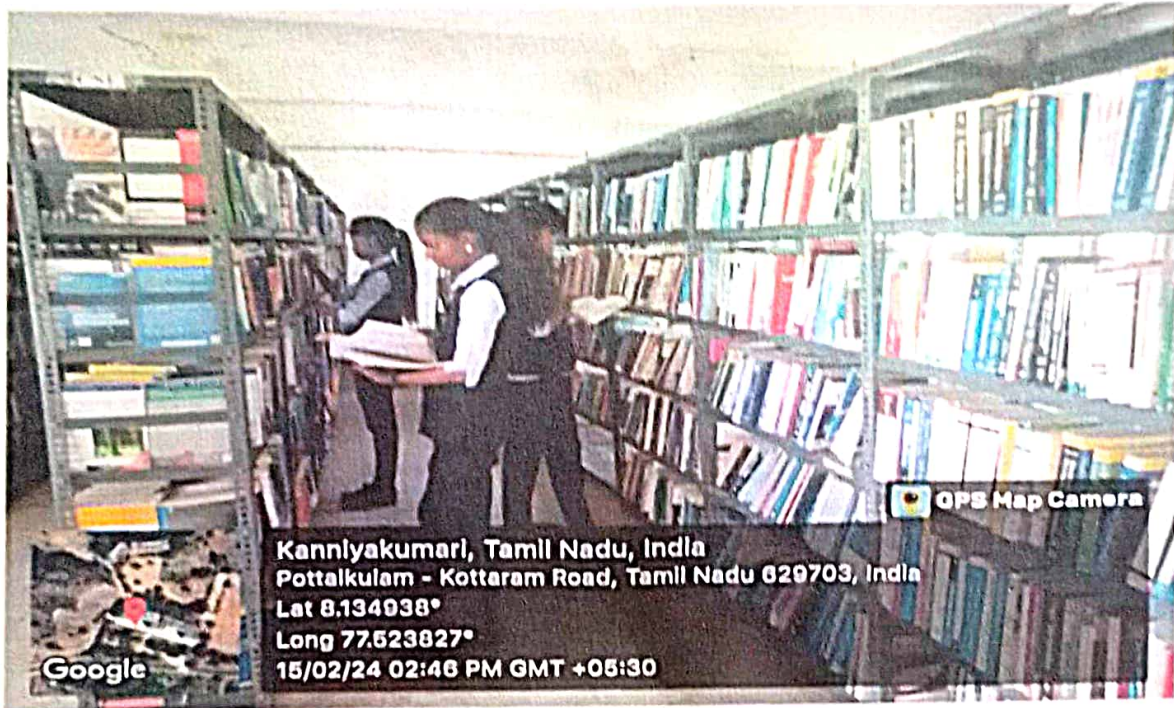

ANNAI VAILANKANNI COLLEGE OF ENGINEERING

(A Christian Minority Institution)

AVK Nagar, Pothaiyadlsalal, Pottalkulam, Azhagappapuram Post, Kanyakumari District - 629401

Phone : 04652-266500, 266637 Fax : 04652-266657

Website : www.avce.edu.in e-mail : info@avce.edu.in

Approved by AICTE, New Delhi & Affiliated to Anna University, Chennai.

Kanniyakumari, Tamil Nadu, India
Pottalkulam - Kottaram Road, Tamil Nadu 629703, India
Lat 8.134938°
Long 77.523827°
15/02/24 02:46 PM GMT +05:30

CENTRAL LIBRARY